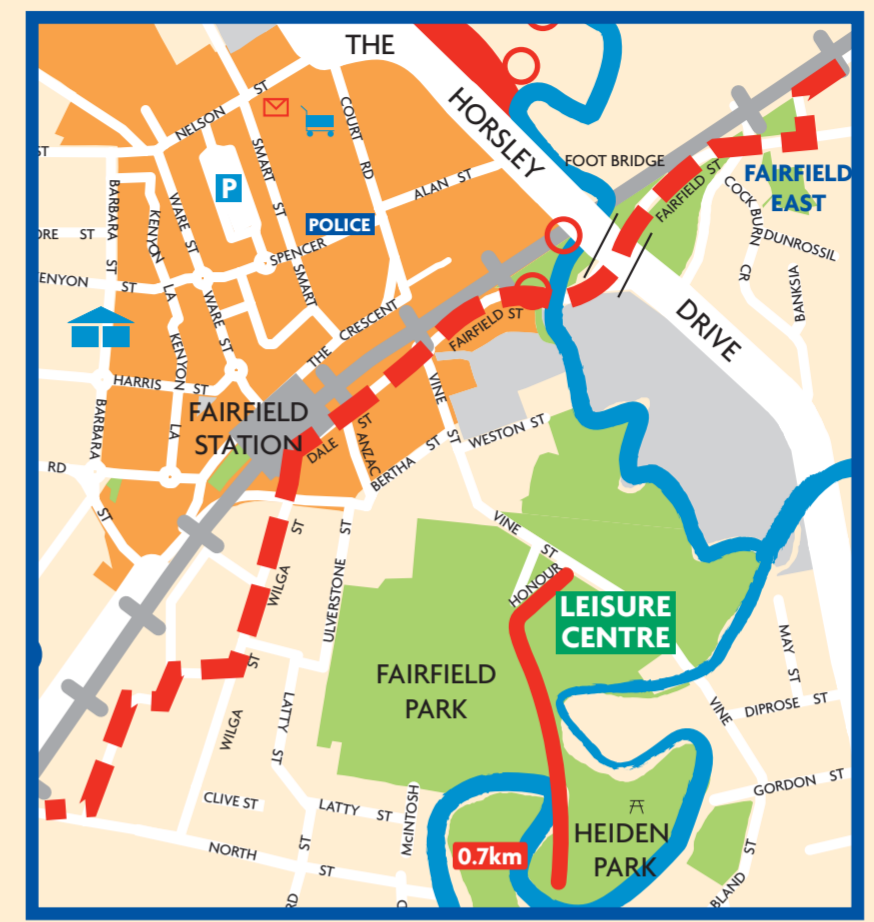

# FAIRFIELD CITY CYCLEWAYS

Carwarra Place Park Playground. Artist: Joe Hurst.

- ### CYCLE NETWORK
- ○ ○ ○ PROPOSED REGIONAL CYCLEWAY ROUTE
  - EXISTING REGIONAL CYCLEWAY ROUTE
  - ○ ○ ○ ○ ○ PROPOSED LOCAL CYCLEWAY ROUTE
  - EXISTING LOCAL CYCLEWAY ROUTE
  - - - - M7 ROUTE CYCLEWAY ROUTE
  - - - - RAIL TRAIL/TRANSITWAY ROUTES

- TRANSITWAY
- TRANSITWAY STATIONS
- +— RAILWAY LINE
- OPEN SPACE
- SCHOOLS
- RETAIL OUTLETS
- EMPLOYMENT PRECINCTS
- TAFE
- POLICE
- + HOSPITAL
- CYCLE SHOP
- LEISURE CENTRE
- SKATE PARKS
- CLUB HOUSE
- WESTERN SYDNEY CYCLING NETWORK
- LIBRARIES
- MUSEUMS
- COUNCIL

- ### PUBLIC ARTWORKS
- 1A - 1B WARALI WALI (HOLROYD)
  - 1C - 1D WARALI WALI (FAIRFIELD)
  - 2A - 2D CYCLEWAY MARKERS
  - 3A SEATING WALL
  - 3B FISH HABITAT PROJECT
  - 3C FISH AND DRAGONS PROJECT